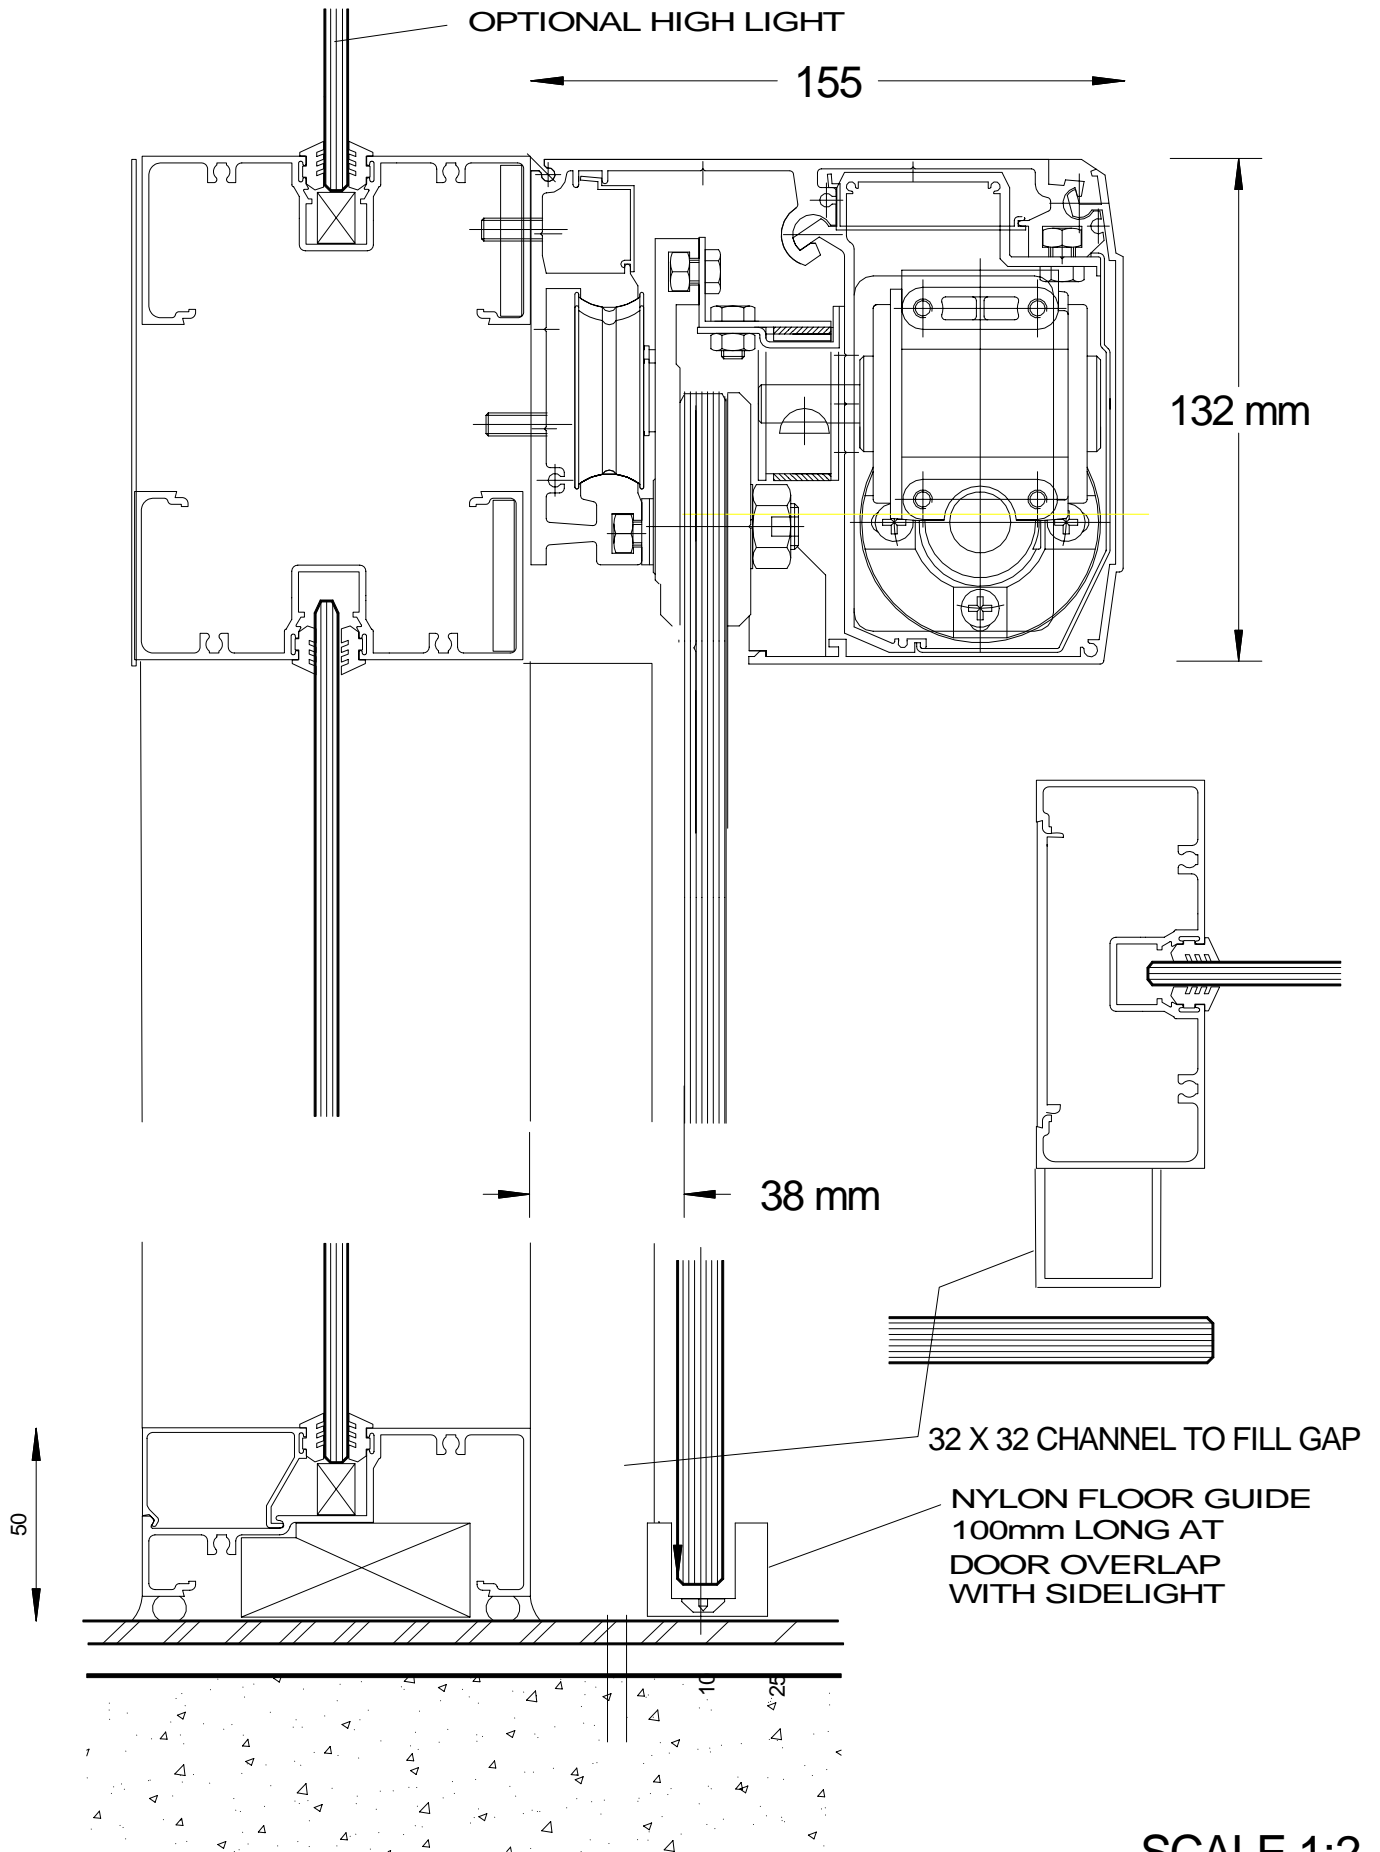

ADIS NG-F CR/AF

(CONCEALED RAIL / ALUMINIUM FRAME)

SCALE 1:2